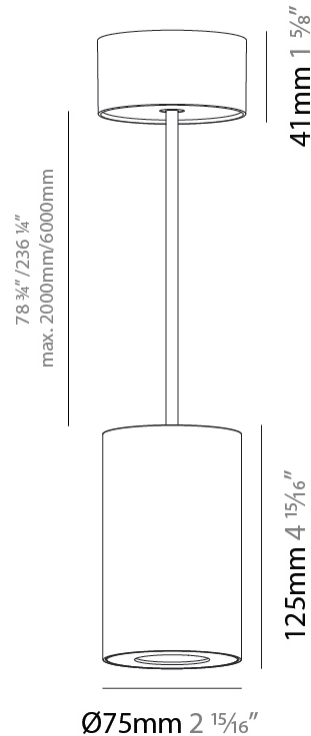

GENERAL

Series: Oiko Pro Round
Partner: Prolicht
Division: Architectural
Installation: Suspension
Product Type: Pendant
Mounting Location: Ceiling
Light Distribution: Direct

PHYSICAL

Shape: Cylinder
Diameter (mm): 75
Diameter (in): 2 15/16
Height (mm): 125
Height (in): 4 15/16
Weight (kg): 0.81
Fixture Finish: SSR / BKV / CWI / CRY / HAB / UFT / ITA / RUA / FTG / MYG / LOD / PUS / FRO / FUP / KIA / POP / BLS / SPG / MEY / GOH / CHC / COM / ABZ / JAG / OBR / MOS / ROR
Fixture Material: Metal
Cable Details: 2000mm / 6000mm Cable - Options : Transparent, Black, White, Red, Orange

ELECTRICAL

Lamp Type: LED (Zhaga Standard)
Input Wattage (W): 13.7
Dimming: Tri-Mode (Non-Dimming and Phase Dimming (120Vac only) and 0-10V Dimming)
Driver Included: No
Driver Location: Remote
Driver Type: Constant Current - Universal
Driver Class: Class 2
Input Voltage (V): 120 - 277
Constant Current (MA): 350

LED

Color Temperature (°K): 2700 / 3000 / 3500 / 4000
Max. Delivered Lumen (lm): 954 / 1028 / 1088 / 1091
Nominal Lumen (lm): 1246 / 1342 / 1396 / 1424
CRI: >90 CRI
Lamp Life (hrs): 50000

OPTICAL

Reflector°: 14
Adjustability: Fixed

RATINGS AND CERTIFICATIONS

Certified By: Certified for North American Standards
IP rating: IP20